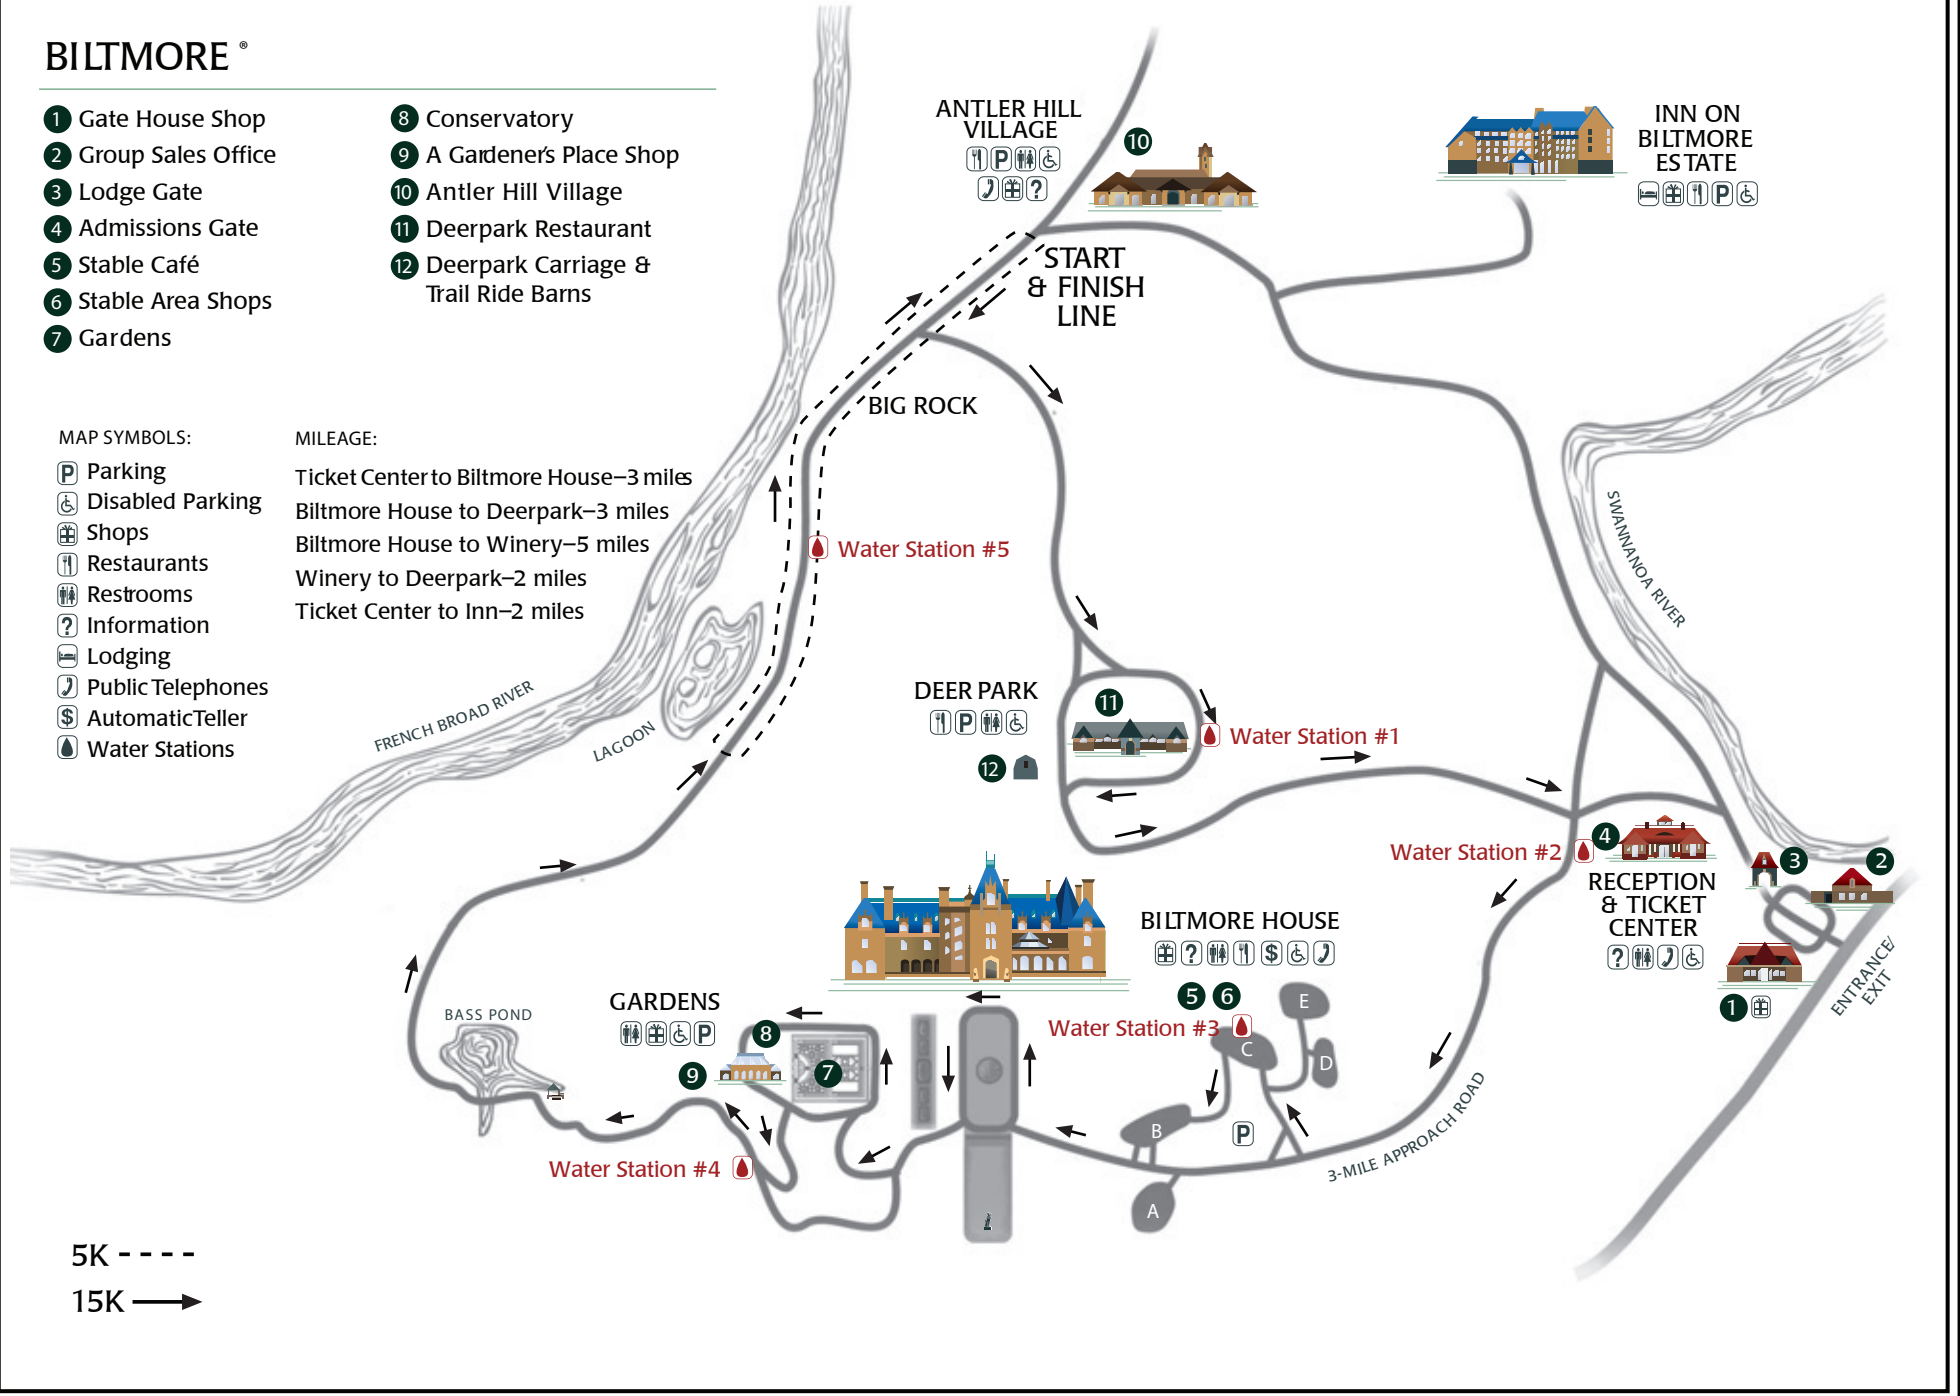

BILTMORE® 5K/15K RACE COURSE

BILTMORE®

- 1 Gate House Shop
- 2 Group Sales Office
- 3 Lodge Gate
- 4 Admissions Gate
- 5 Stable Café
- 6 Stable Area Shops
- 7 Gardens

- 8 Conservatory
- 9 A Gardener's Place Shop
- 10 Antler Hill Village
- 11 Deerpark Restaurant
- 12 Deerpark Carriage & Trail Ride Barns

MAP SYMBOLS:

- Parking
- Disabled Parking
- Shops
- Restaurants
- Restrooms
- Information
- Lodging
- Public Telephones
- Automatic Teller
- Water Stations

MILEAGE:

- Ticket Center to Biltmore House—3 miles
- Biltmore House to Deerpark—3 miles
- Biltmore House to Winery—5 miles
- Winery to Deerpark—2 miles
- Ticket Center to Inn—2 miles

5K - - - -

15K ———>