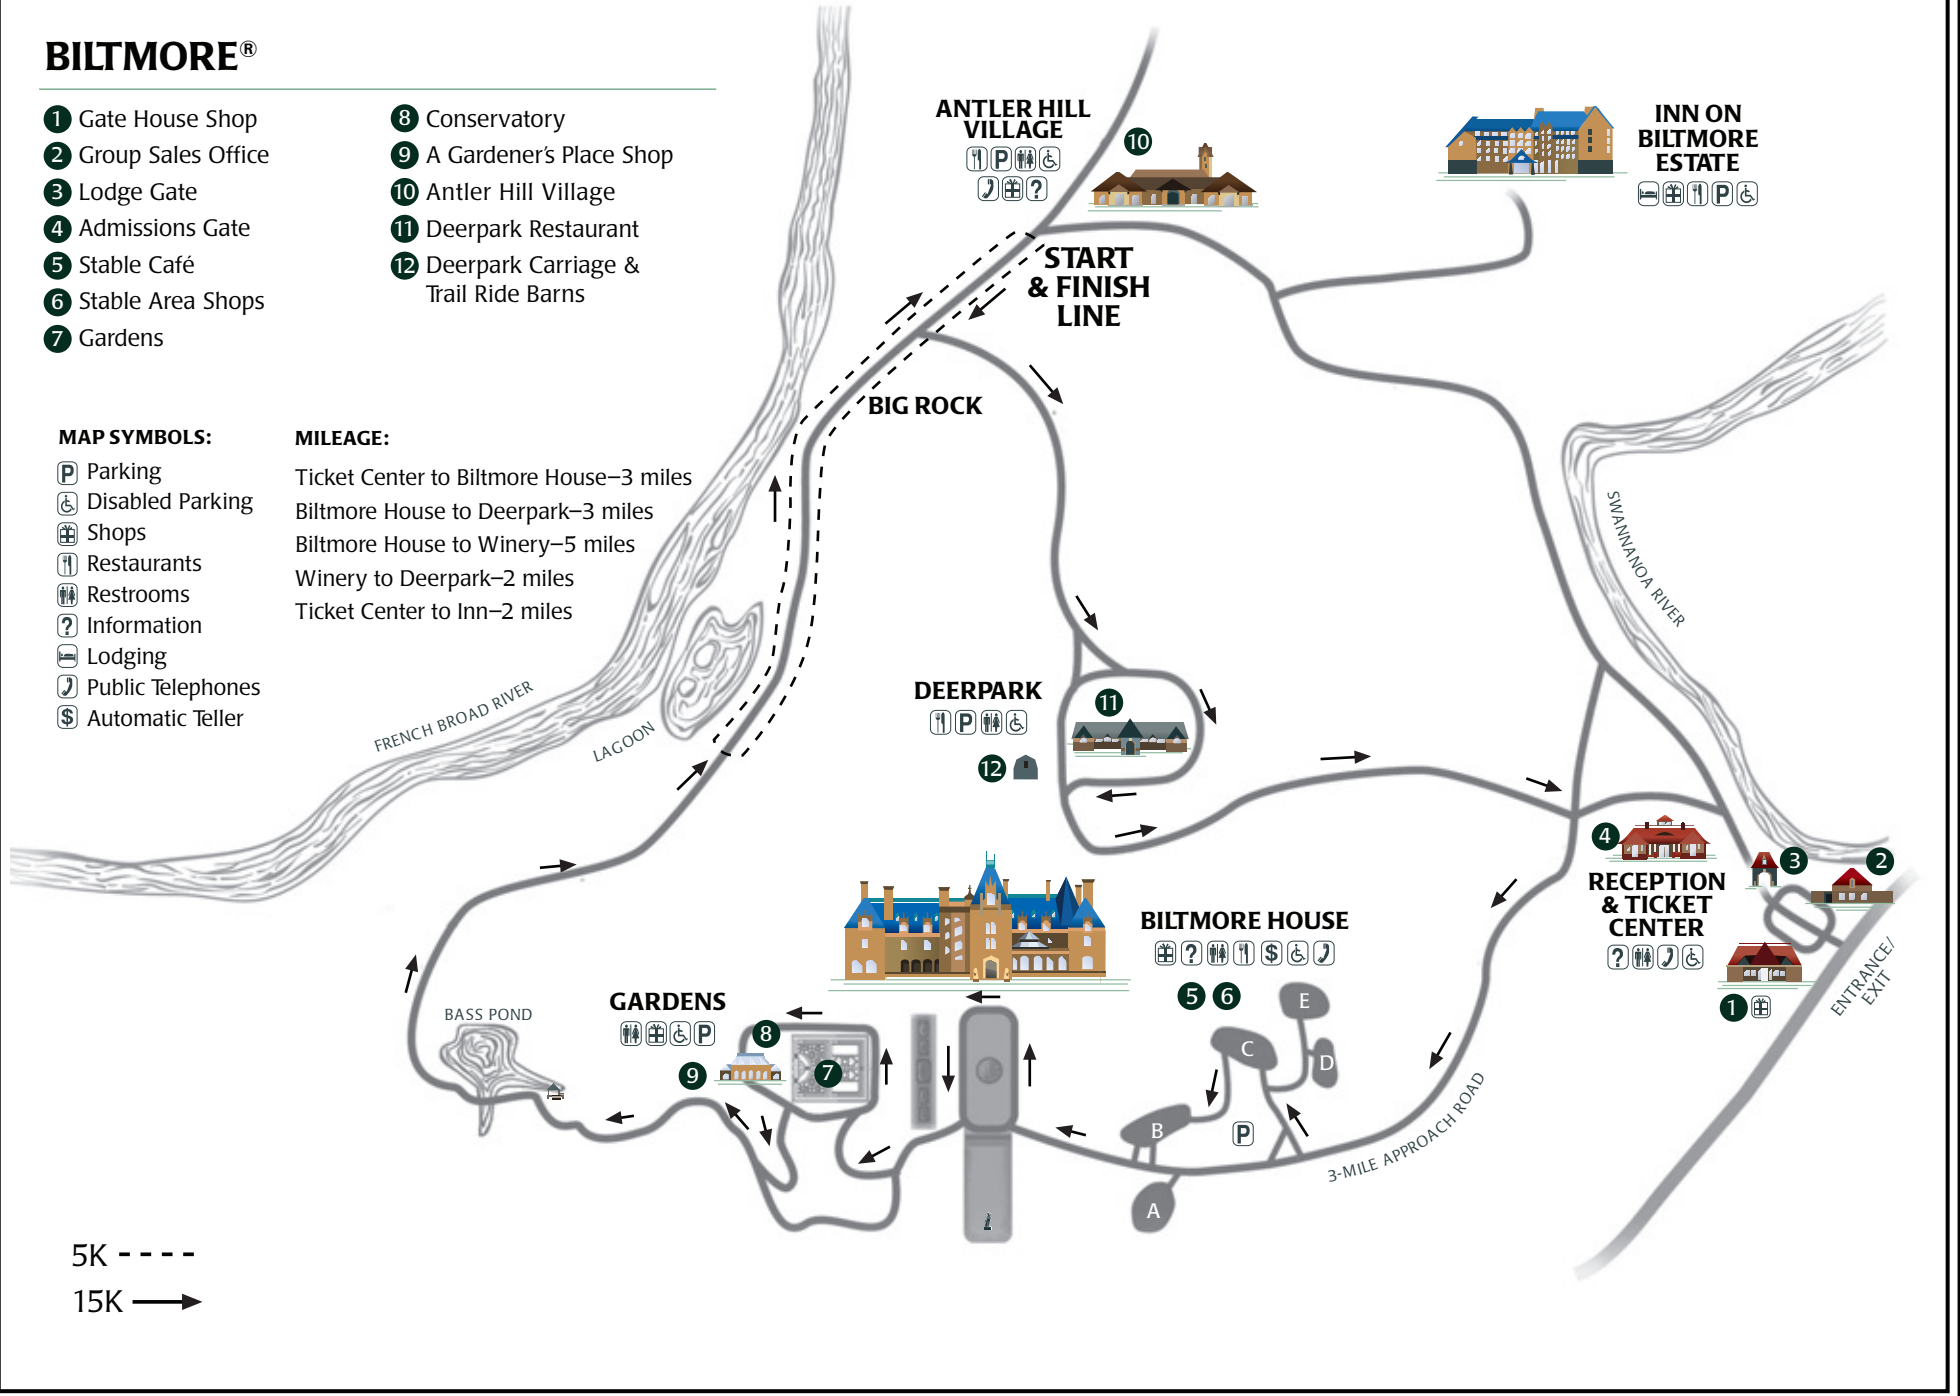

# BILTMORE® 5K/15K RACE COURSE

## BILTMORE®

- 1 Gate House Shop
- 2 Group Sales Office
- 3 Lodge Gate
- 4 Admissions Gate
- 5 Stable Café
- 6 Stable Area Shops
- 7 Gardens

- 8 Conservatory
- 9 A Gardener's Place Shop
- 10 Antler Hill Village
- 11 Deerpark Restaurant
- 12 Deerpark Carriage & Trail Ride Barns

### MAP SYMBOLS:

- Parking
- Disabled Parking
- Shops
- Restaurants
- Restrooms
- Information
- Lodging
- Public Telephones
- Automatic Teller

### MILEAGE:

- Ticket Center to Biltmore House—3 miles
- Biltmore House to Deerpark—3 miles
- Biltmore House to Winery—5 miles
- Winery to Deerpark—2 miles
- Ticket Center to Inn—2 miles

5K - - - -

15K ———>